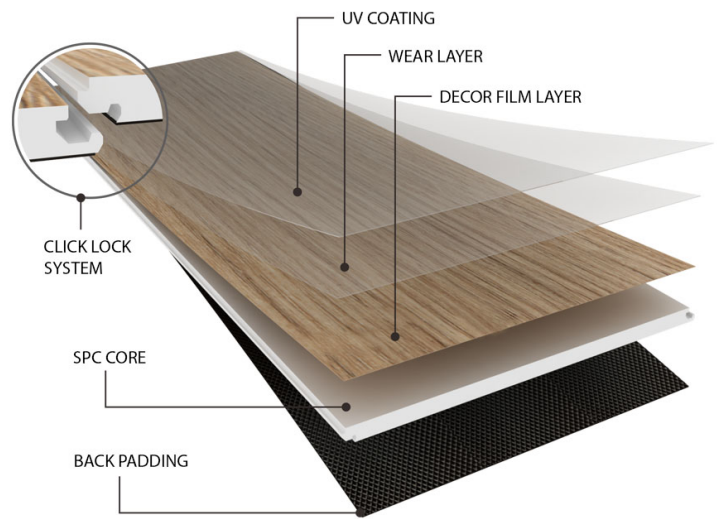

### PRODUCT SPECIFICATIONS

**PLANK SIZE:** 7" x 48" Inches

**CORE:** SPC

**TOTAL THICKNESS:** 5.5mm w/1.5mm EVA high density pad

**WEAR LAYER:** 20mil

**PACKAGING:** 10 PCS/BOX, 23.64 SQFT/BOX, 65 BOXES/PALLET, 1536.6 SQFT/PALLET  
16 PALLETS/ TRUCKLOAD 24,585.6 SQFT

# Structure

---