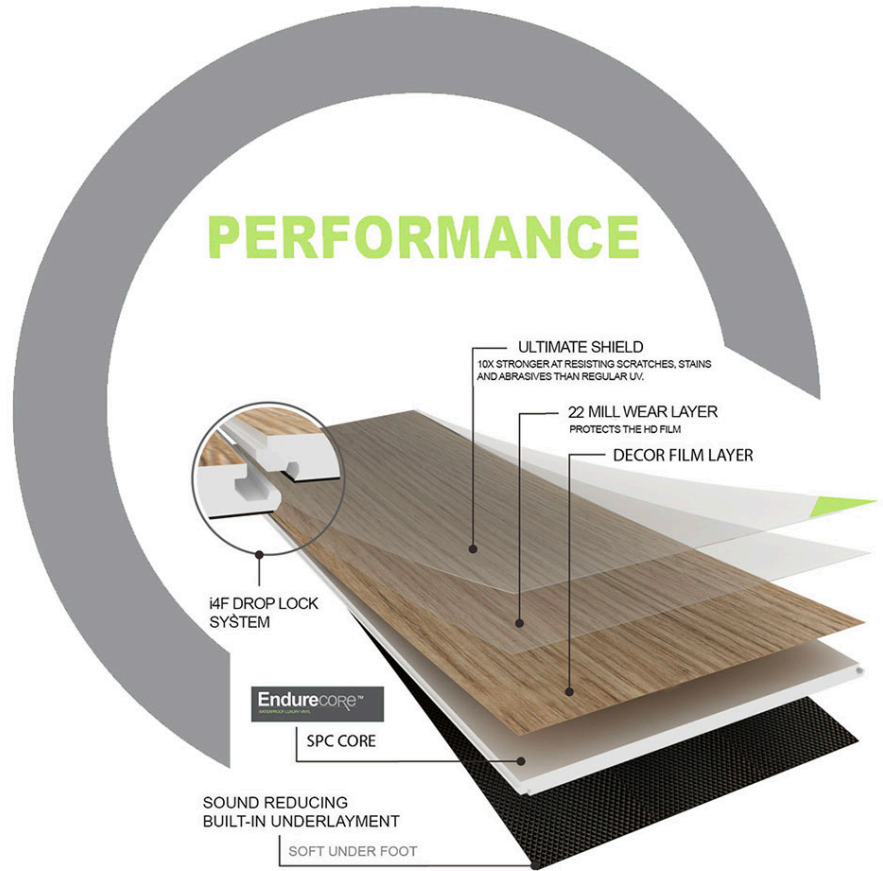

Nortex

Luxury Vinyl Plank Collection

Structure

GREEN - ECO FRIENDLY MANUFACTURING:

Production process encompasses recycling systems which produce ZERO manufacturing waste. Factory will soon operate 100% on renewable energy with recent 6+Mw Solar System Investment.

Phthalate Free

PRODUCT SPECIFICATIONS

Plank Size: 7.13" x 48" Inch | 9" x 48" Inch

Edges: Micro Beveled

Core: EndureCore (Stone Polymer Composite with 2000 kg/m³ Density)

Thickness: 5mm | 7mm (Including 1.0mm | 1.5mm HD XPE Pre Attached Underpad)