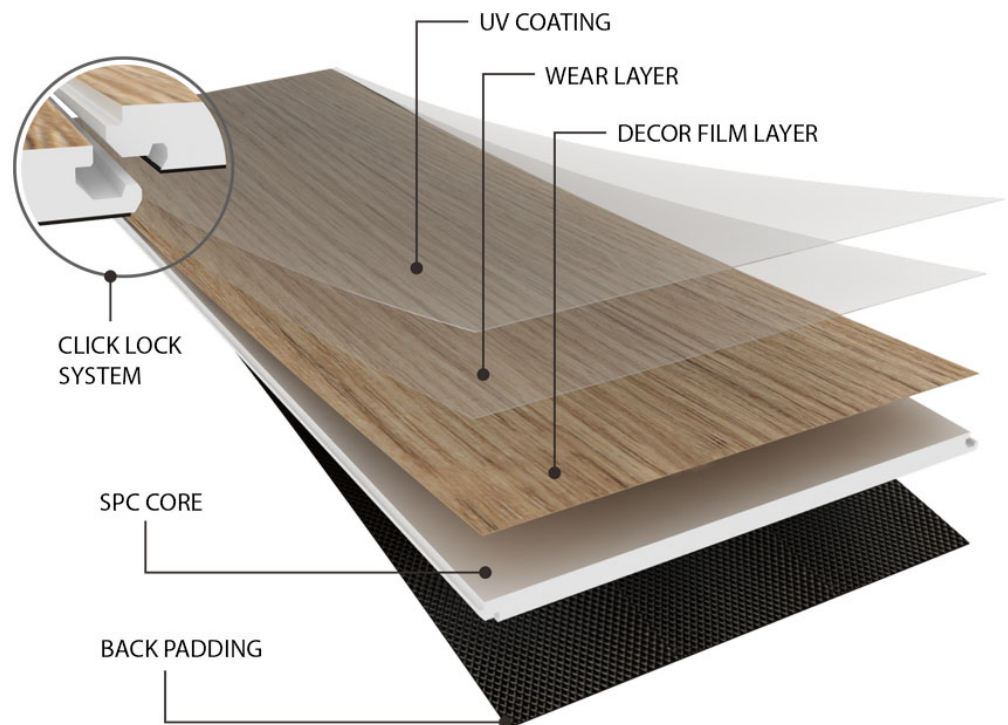

INSTALLATION: Click System

WARRANTY: RESIDENTIAL: 30 Year Limited

LIGHT COMMERCIAL: 10 Year Limited

- Minimum purchase 1 pallet
- FREE Delivery w/container purchase

Structure

Color Line

Ashford

Ashford