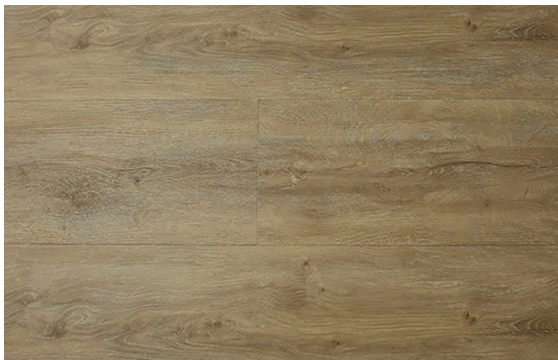

## PRODUCT SPECIFICATIONS

Overall Thickness: 8MM

Core Thickness: 6MM

Width: 9"

Length: 72"

Pad: 2mm Attached

Construction: Engineered

Wear Layer Appearance: Embossed

Wear Layer: 22 mil

Feature: Waterproof

2mm Pad

## Additional Color Options

Linden

Clayton

Wexford

Mesa

Clifton

Lodi