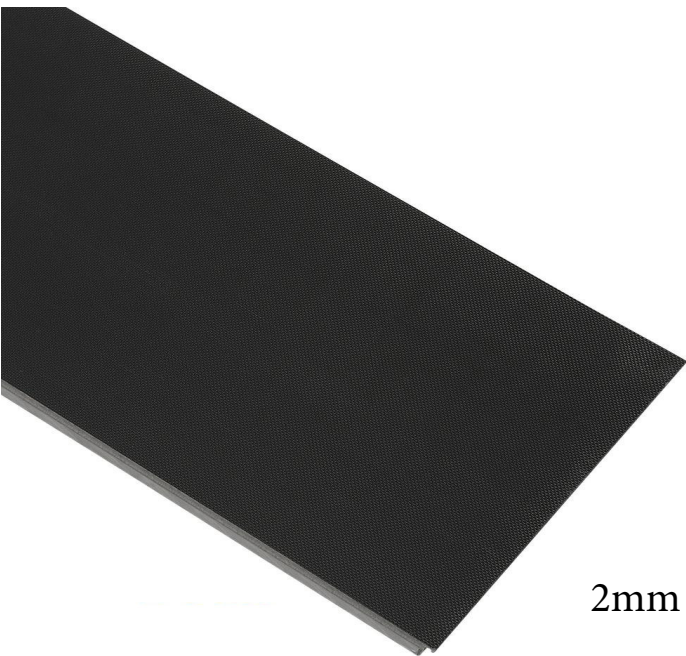

## PRODUCT SPECIFICATIONS

Overall Thickness: 8MM

Core Thickness: 6MM

Width: 9"

Length: 72"

Pad: 2mm Attached

Construction: Engineered

Wear Layer Appearance: Embossed

Wear Layer: 22 mil

Feature: Waterproof

2mm Pad