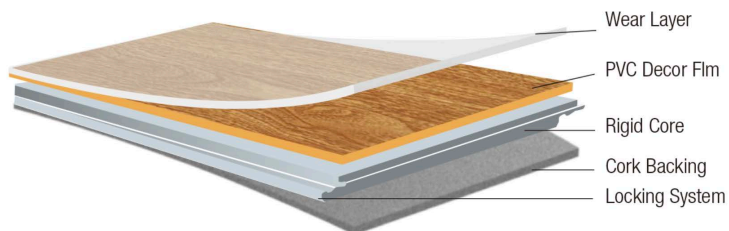

## PRODUCT SPECIFICATIONS

Overall Thickness: 8MM

Core Thickness: 6MM

Width: 9"

Length: 72"

Pad: 2mm Attached

Construction: Engineered

Wear Layer Appearance: Embossed

Wear Layer: 22 mil

Feature: Waterproof

2mm Pad