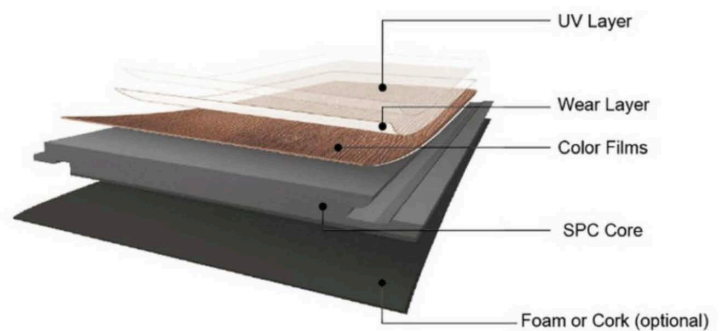

## PRODUCT SPECIFICATIONS

**Overall Thickness:** 3.2mm + 1mm EVA Pad  
**Width:** 7"  
**Length:** 48"  
**Construction:** SPC - Rigid Core  
**Finish:** UV Cured Urethane  
**Texture:** Emboss  
**Wear Layer:** 12 mil  
**Feature:** Waterproof

## SPC Flooring Structure

1mm EVA Pad

## Edge

**Overall Thickness:** 3.2mm + 1mm EVA Pad

**Width:** 7"

**Length:** 48"

**Construction:** SPC - Rigid Core

**Finish:** UV Cured Urethane

**Texture:** Embossed

**Wear Layer:** 12 mil