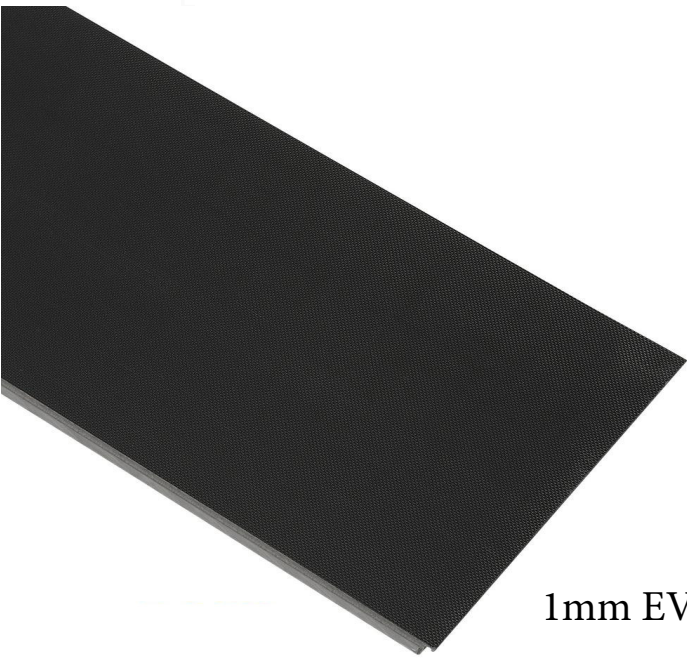

# Edge

Luxury Vinyl Plank

## PRODUCT SPECIFICATIONS

**Overall Thickness:** 3.2mm + 1mm EVA Pad  
**Width:** 7"  
**Length:** 48"  
**Construction:** SPC - Rigid Core  
**Finish:** UV Cured Urethane  
**Texture:** Emboss  
**Wear Layer:** 12 mil  
**Feature:** Waterproof

## SPC Flooring Structure

1mm EVA Pad

## Edge

**Overall Thickness:** 3.2mm + 1mm EVA Pad

**Width:** 7"

**Length:** 48"

**Construction:** SPC - Rigid Core

**Finish:** UV Cured Urethane

**Texture:** Embossed

**Wear Layer:** 12 mil