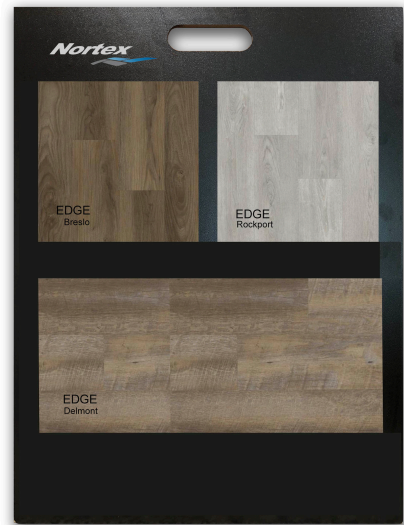

## PRODUCT SPECIFICATIONS

**Overall Thickness:** 3.2mm + 1mm EVA Pad  
**Width:** 7"  
**Length:** 48"  
**Construction:** SPC - Rigid Core  
**Finish:** UV Cured Urethane  
**Texture:** Emboss  
**Wear Layer:** 12 mil  
**Feature:** Waterproof

## Additional Color Options

Breslo

Rockport

Delmont

## Edge

**Overall Thickness:** 3.2mm + 1mm EVA Pad

**Width:** 7"

**Length:** 48"

**Construction:** SPC - Rigid Core

**Finish:** UV Cured Urethane

**Texture:** Embossed

**Wear Layer:** 12 mil