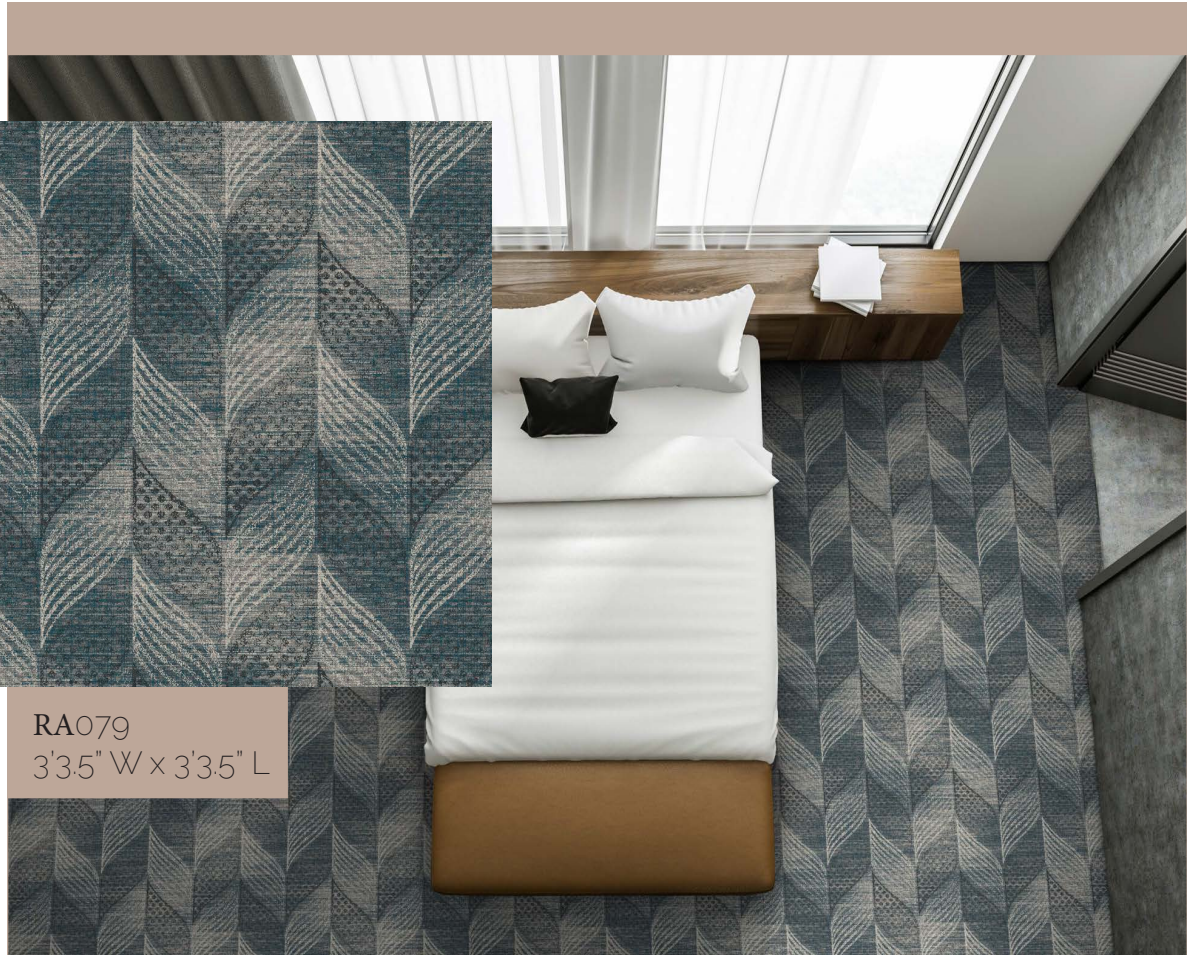

Roaring 20's Collection

RA079
3'3.5" W x 3'3.5" L